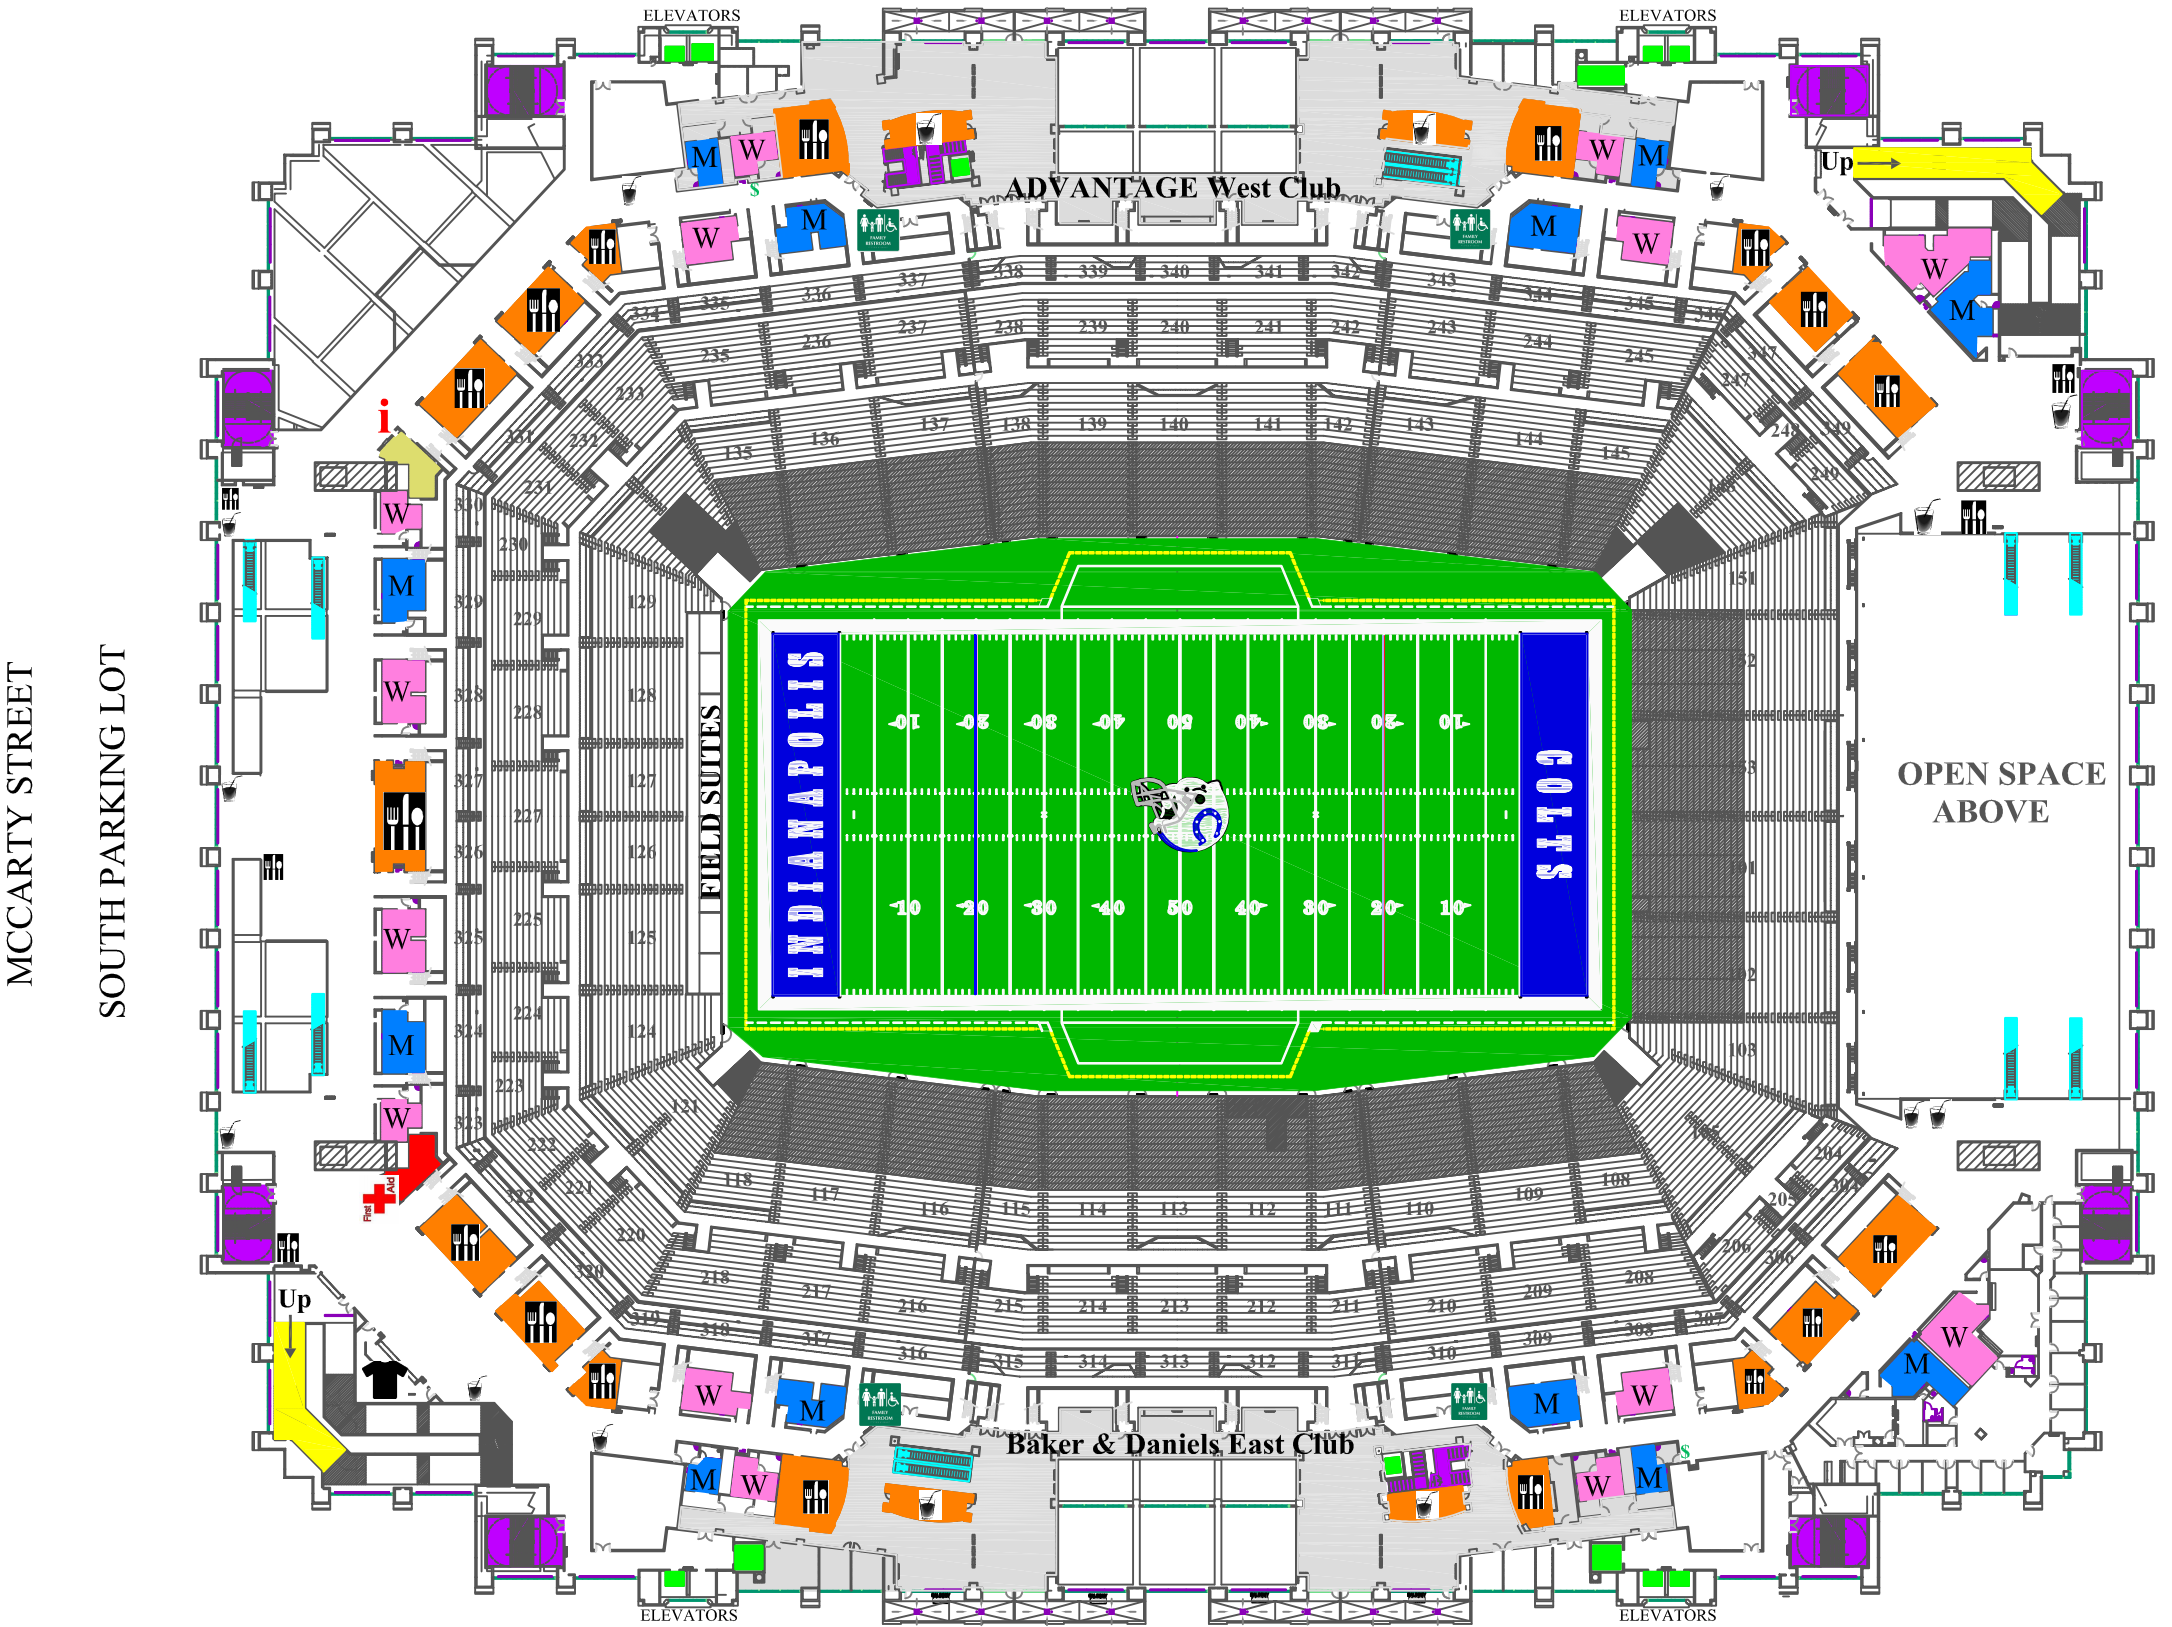

CLUB LOGE LEVEL

MISSOURI STREET

SOUTH STREET

LEGEND	
	MERCHANDISE
	CONCESSION STAND
	BEVERAGE STAND
	CONCESSION STAND
	FIRST AID
	ATM
	MEN'S RESTROOM
	WOMEN'S RESTROOM
	FAMILY RESTROOM
	STAIRS
	ELEVATORS
	RAMPS
	ESCALATORS
	TICKET OFFICE
	GUEST SERVICES

MCCARTY STREET

SOUTH PARKING LOT

CAPITOL AVENUE

OPEN SPACE ABOVE

ADVANTAGE West Club

Baker & Daniels East Club

FIELD SUITES