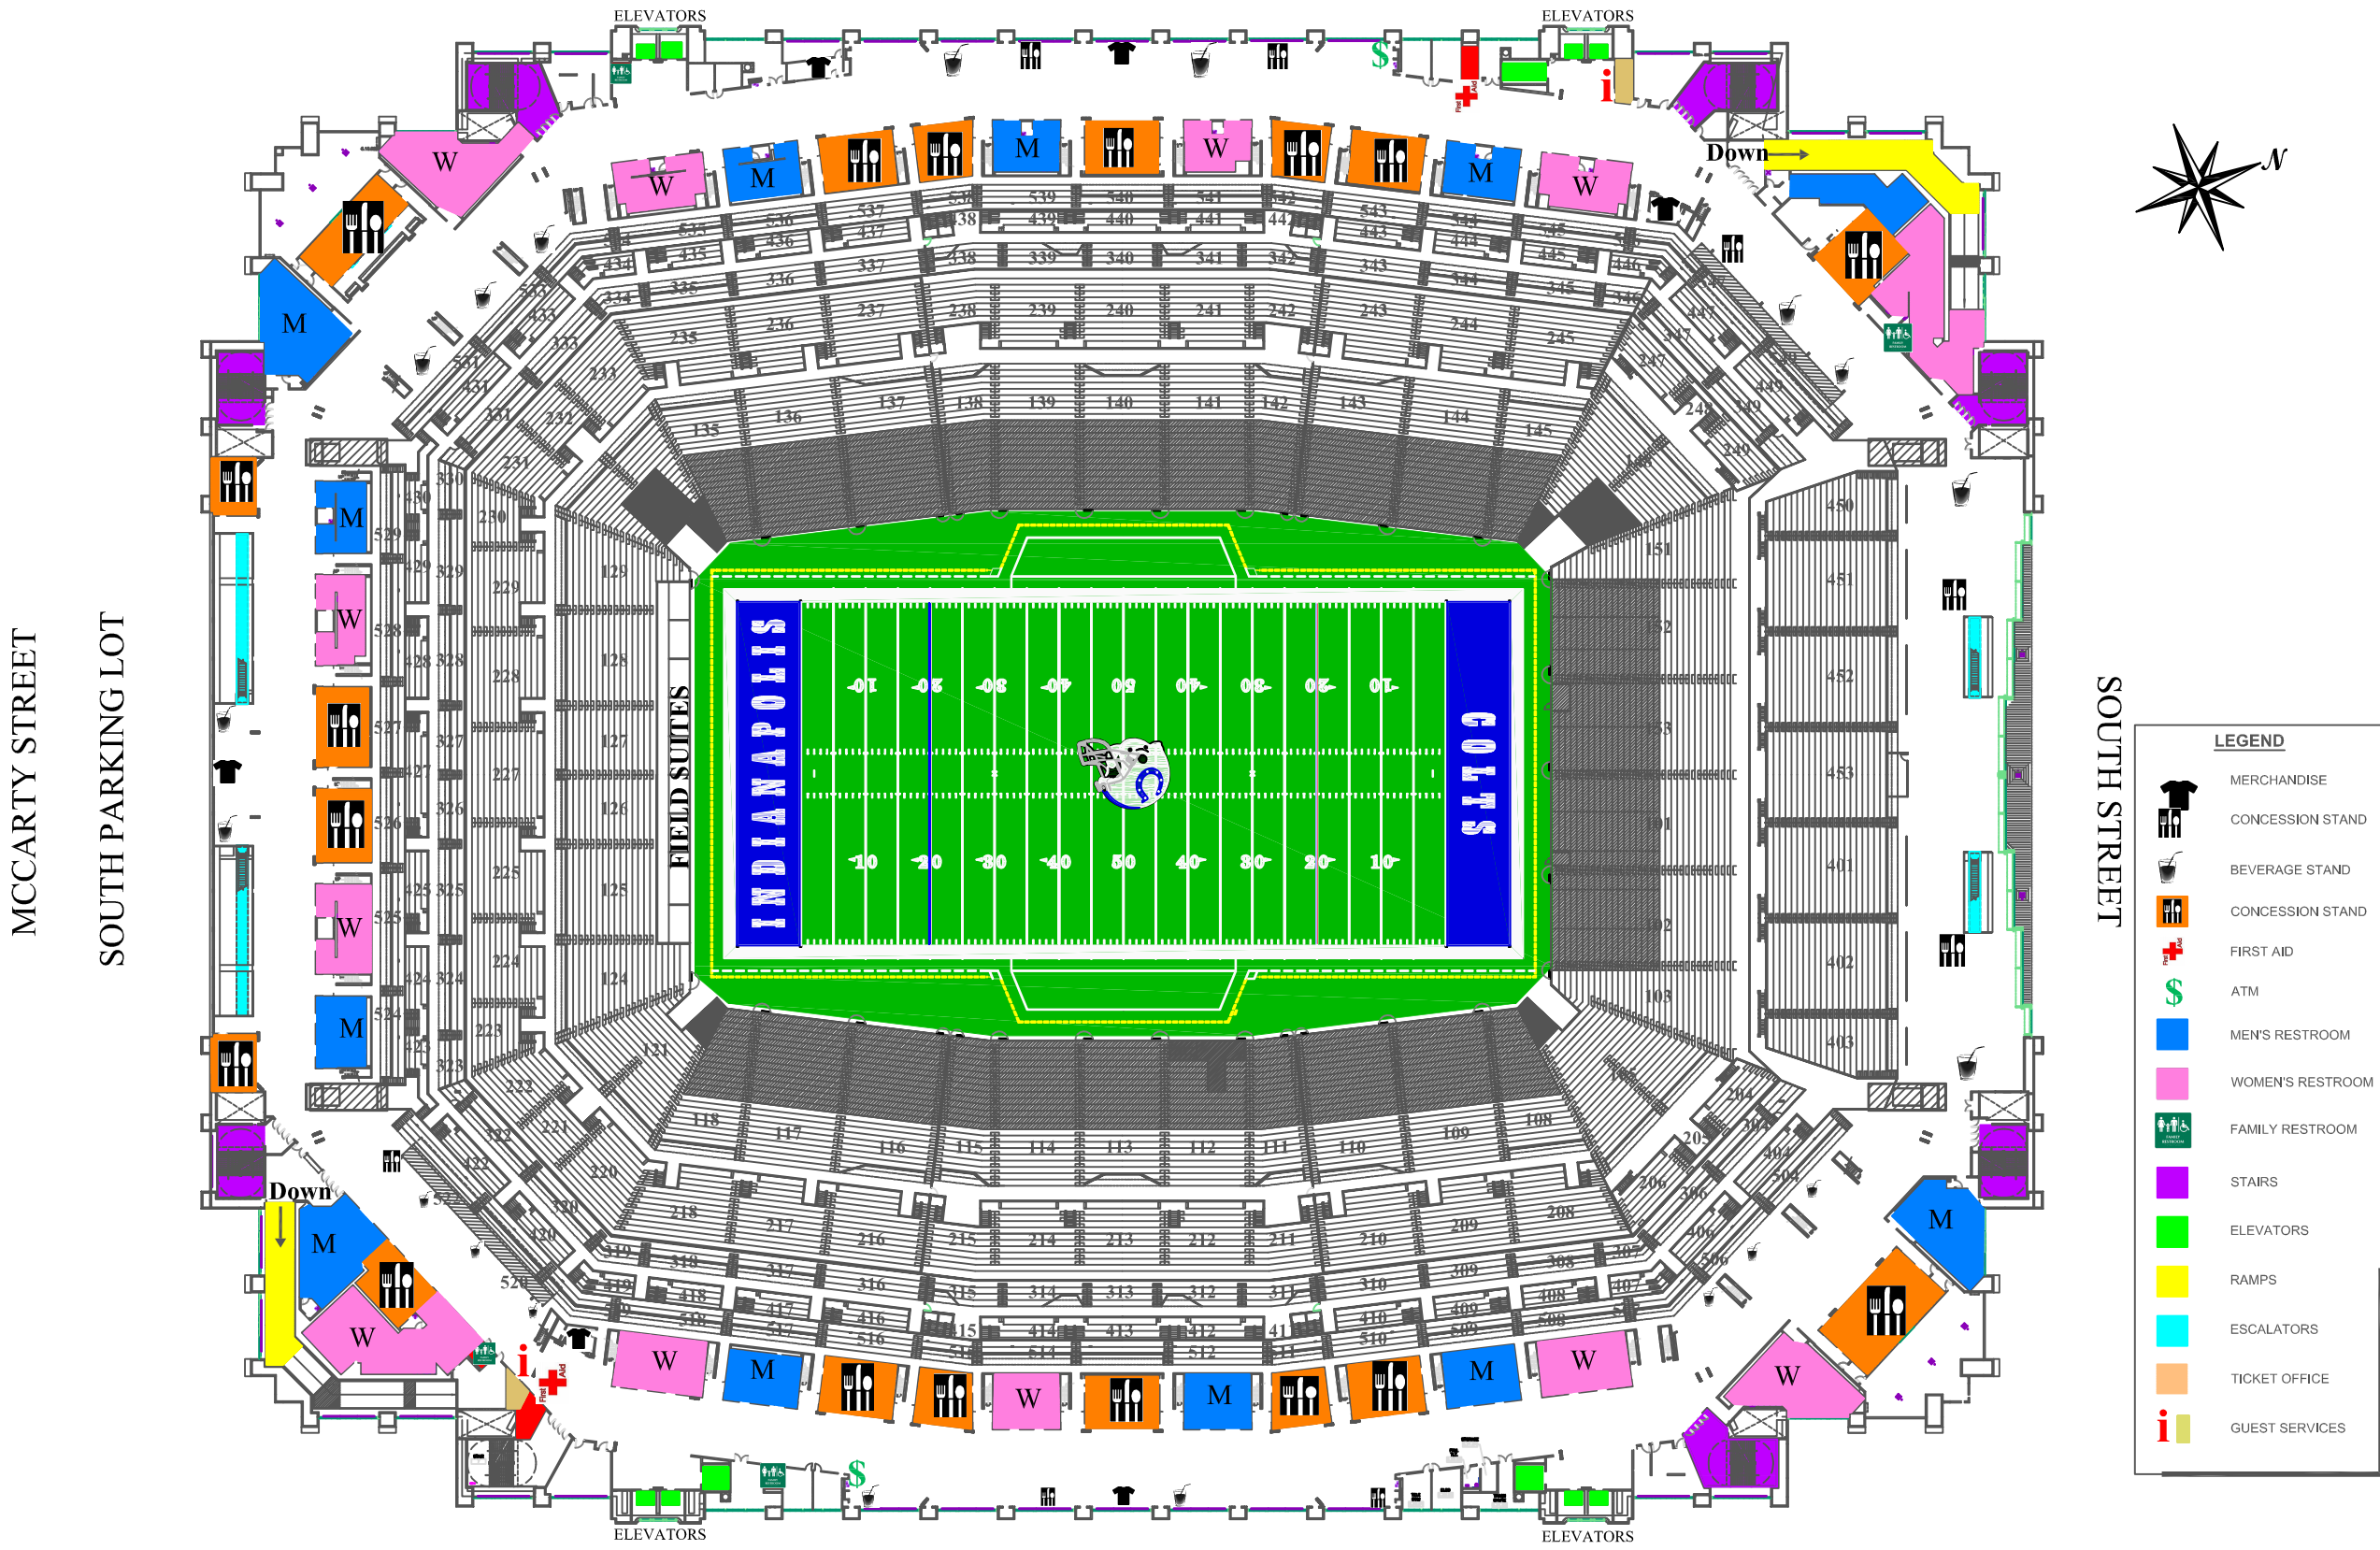

# TERRACE LEVEL

MISSOURI STREET

MCCARTY STREET

SOUTH PARKING LOT

FIELD SUITES

SOUTH STREET

CAPITOL AVENUE

**LEGEND**

-  MERCHANDISE
-  CONCESSION STAND
-  BEVERAGE STAND
-  CONCESSION STAND
-  FIRST AID
-  ATM
-  MEN'S RESTROOM
-  WOMEN'S RESTROOM
-  FAMILY RESTROOM
-  STAIRS
-  ELEVATORS
-  RAMPS
-  ESCALATORS
-  TICKET OFFICE
-  GUEST SERVICES